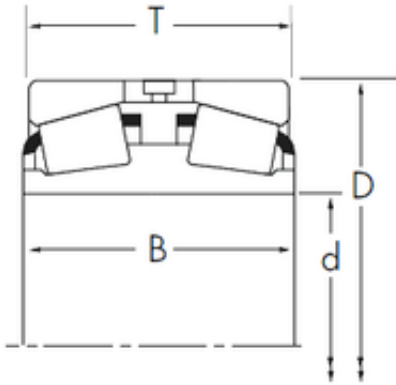

Bearing No. 46790D/46720+Y5S-46720

D	225,425 mm
d	165,1 mm
T	79,375 mm
B	76,2 mm
R	0,8 mm
r	3,3 mm
Size (mm)	165.1x225.425x79.375
Width (mm)	79,375
Bearing number	46790D/46720+Y5S-467 20
Bore Diameter (mm)	165,1
Outer Diameter (mm)	225,425