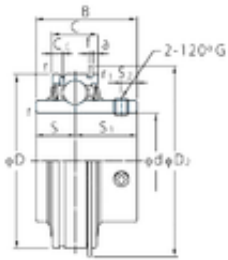

Bearing No. ER203

S	12,7 mm
d	17 mm
D	47 mm
B	31 mm
C	4 mm
a	2,38 mm
f	1,07 mm
S1	18,3 mm
S2	5 mm
D2	52,5 mm
r min.	0,6 mm
Weight	0,24 Kg
r1 min.	0,5 mm
Category	Mounted Units & Inserts
Size (mm)	17x47x31
Inventory	0.0
Width (mm)	31
Thread (G)	M6x0,75
Product Group	M06110
Bearing number	ER203
Weight / Kilogram	0
Manufacturer Name	FYH BEARING UNITS
Bore Diameter (mm)	17
Outer Diameter (mm)	47
Minimum Buy Quantity	N/A
Basic dynamic load rating (C)	12,8 kN
Basic static load rating (C0)	6,65 kN