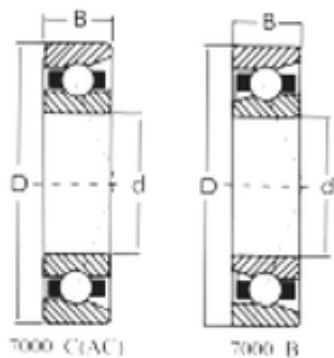

Bearing No. 7310C

D	110 mm
d	50 mm
B	27 mm
C	27 mm
Size (mm)	50x110x27
Width (mm)	27
Bearing number	7310C
Bore Diameter (mm)	50
Outer Diameter (mm)	110