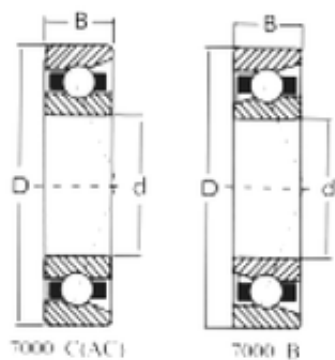

Bearing No. 7310B

D	110 mm
d	50 mm
B	27 mm
C	27 mm
Size (mm)	50x110x27
Width (mm)	27
Bearing number	7310B
Bore Diameter (mm)	50
Outer Diameter (mm)	110