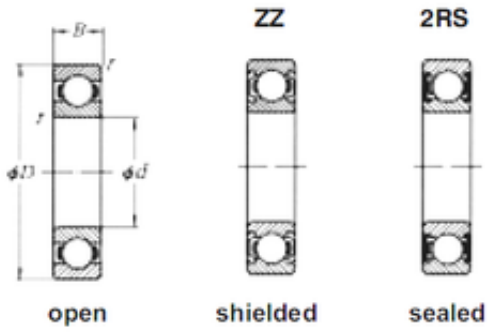

Bearing No. 6219-2RS

| | |
|---------------------|-----------|
| D | 170 mm |
| d | 95 mm |
| B | 32 mm |
| C | 32 mm |
| Size (mm) | 95x170x32 |
| Width (mm) | 32 |
| Bearing number | 6219-2RS |
| Bore Diameter (mm) | 95 |
| Outer Diameter (mm) | 170 |