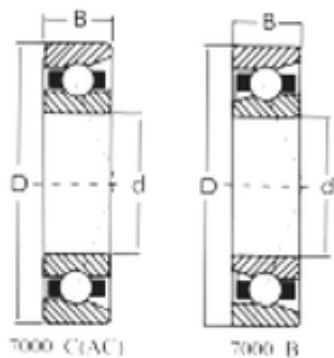

Bearing No. 7308C

D	90 mm
d	40 mm
B	23 mm
C	23 mm
Size (mm)	40x90x23
Width (mm)	23
Bearing number	7308C
Bore Diameter (mm)	40
Outer Diameter (mm)	90