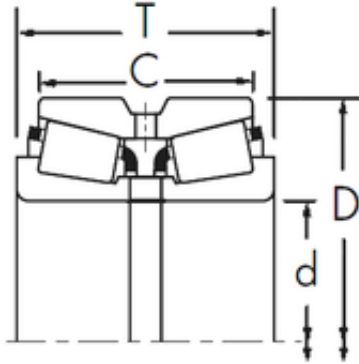

Bearing No. 47490/47420D+X1S-47490

D	120 mm
d	71,438 mm
T	71,438 mm
C	58,738 mm
R	3,5 mm
r	0,8 mm
Size (mm)	71.438x120x71.438
Width (mm)	71,438
Bearing number	47490/47420D+X1S-474 90
Bore Diameter (mm)	71,438
Outer Diameter (mm)	120