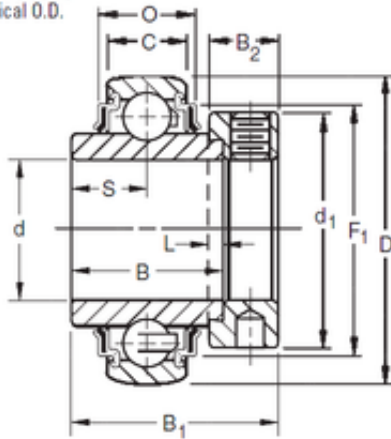

KRRB Two Seals
Spherical O.D.

Bearing No. E55KRRB

P	24,21 mm
S	27,8 mm
d	55 mm
D	100 mm
B	55,56 mm
C	21 mm
O	27,41 mm
L	4,8 mm
F1	87,17 mm
d1	76,2 mm
B1	71,4 mm
B2	20,6 mm
Weight	1,306 Kg
Size (mm)	55x100x55.56
Width (mm)	55,56
Bearing number	E55KRRB
Bore Diameter (mm)	55
Outer Diameter (mm)	100
Basic dynamic load rating (C)	48 kN