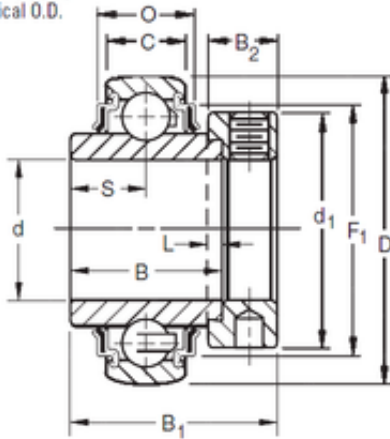

KRRB Two Seals  
Spherical O.D.

Bearing No. E75KRRB

|                               |              |
|-------------------------------|--------------|
| P                             | —            |
| S                             | 37,3 mm      |
| d                             | 75 mm        |
| D                             | 130 mm       |
| B                             | 74,61 mm     |
| C                             | 25 mm        |
| O                             | 34,03 mm     |
| L                             | 6,4 mm       |
| F1                            | 113,13 mm    |
| d1                            | 101,6 mm     |
| B1                            | 91,2 mm      |
| B2                            | 23,8 mm      |
| Weight                        | 2,64 Kg      |
| Size (mm)                     | 75x130x74.61 |
| Width (mm)                    | 74,61        |
| Bearing number                | E75KRRB      |
| Bore Diameter (mm)            | 75           |
| Outer Diameter (mm)           | 130          |
| Basic dynamic load rating (C) | 69,5 kN      |