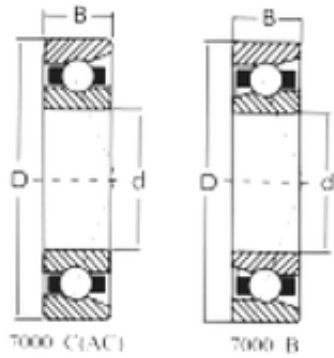

**Bearing No. 7308AC**

D	90 mm
d	40 mm
B	23 mm
C	23 mm
Size (mm)	40x90x23
Width (mm)	23
Bearing number	7308AC
Bore Diameter (mm)	40
Outer Diameter (mm)	90