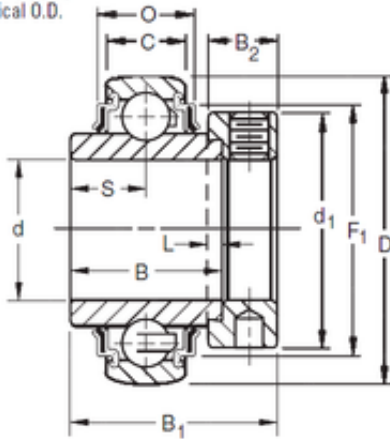

KRRB Two Seals
Spherical O.D.

Bearing No. E35KRRB

P	18,34 mm
S	18,85 mm
d	35 mm
D	72 mm
B	37,7 mm
C	17 mm
O	19,69 mm
L	4 mm
F1	60,55 mm
d1	54 mm
B1	51,2 mm
B2	17,1 mm
Weight	0,572 Kg
Size (mm)	35x72x37.7
Width (mm)	37,7
Bearing number	E35KRRB
Bore Diameter (mm)	35
Outer Diameter (mm)	72
Basic dynamic load rating (C)	28,5 kN