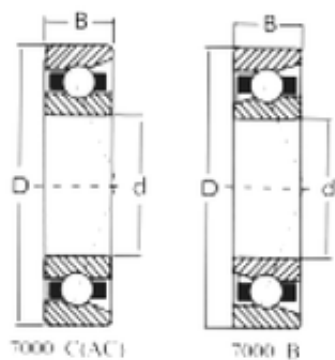

Bearing No. 7307C

D	80 mm
d	35 mm
B	21 mm
C	21 mm
Size (mm)	35x80x21
Width (mm)	21
Bearing number	7307C
Bore Diameter (mm)	35
Outer Diameter (mm)	80