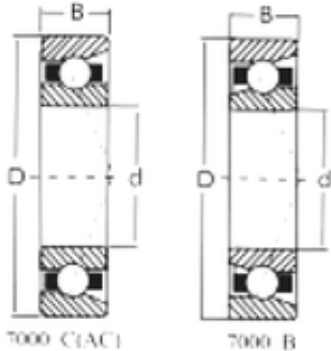

Bearing No. 7306AC

| | |
|---------------------|----------|
| D | 72 mm |
| d | 30 mm |
| B | 19 mm |
| C | 19 mm |
| Size (mm) | 30x72x19 |
| Width (mm) | 19 |
| Bearing number | 7306AC |
| Bore Diameter (mm) | 30 |
| Outer Diameter (mm) | 72 |