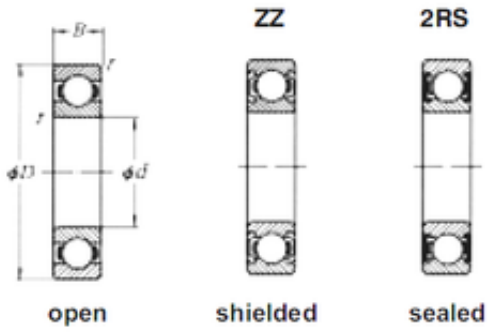

Bearing No. 6221-2RS

D	190 mm
d	105 mm
B	36 mm
C	36 mm
Size (mm)	105x190x36
Width (mm)	36
Bearing number	6221-2RS
Bore Diameter (mm)	105
Outer Diameter (mm)	190