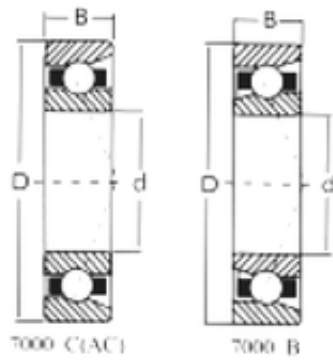

### Bearing No. 7305C

D	62 mm
d	25 mm
B	17 mm
C	17 mm
Size (mm)	25x62x17
Width (mm)	17
Bearing number	7305C
Bore Diameter (mm)	25
Outer Diameter (mm)	62