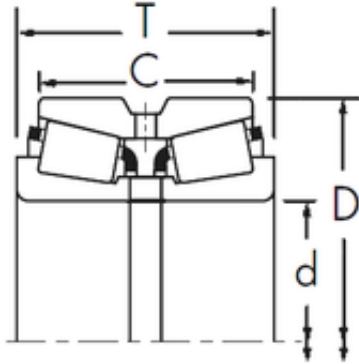

Bearing No. 48282/48220D+X1S-48282

|                     |                            |
|---------------------|----------------------------|
| D                   | 182,562 mm                 |
| d                   | 120,65 mm                  |
| T                   | 85,728 mm                  |
| C                   | 73,025 mm                  |
| R                   | 3,5 mm                     |
| r                   | 0,8 mm                     |
| Size (mm)           | 120.65x182.562x85.728      |
| Width (mm)          | 85,728                     |
| Bearing number      | 48282/48220D+X1S-482<br>82 |
| Bore Diameter (mm)  | 120,65                     |
| Outer Diameter (mm) | 182,562                    |