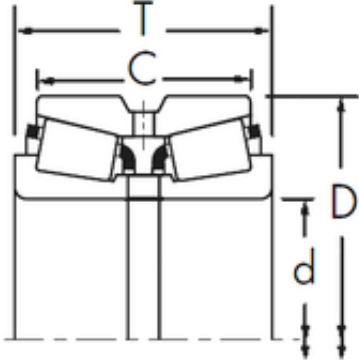

Bearing No. 48282/48220DC+X1S-48282

D	182,562 mm
d	120,65 mm
T	85,728 mm
C	73,025 mm
R	3,5 mm
r	0,8 mm
Size (mm)	120.65x182.562x85.728
Width (mm)	85,728
Bearing number	48282/48220DC+X1S-48282
Bore Diameter (mm)	120,65
Outer Diameter (mm)	182,562