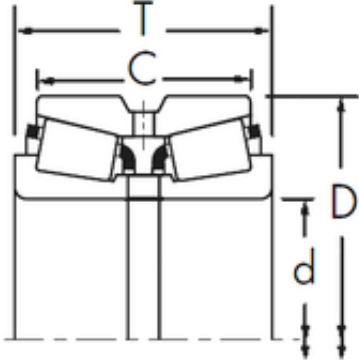

Bearing No. 48286/48220D+X2S-48286

D	182,562 mm
d	123,825 mm
T	85,728 mm
C	73,025 mm
R	3,5 mm
r	0,8 mm
Size (mm)	123.825x182.562x85.728
Width (mm)	85,728
Bearing number	48286/48220D+X2S-48286
Bore Diameter (mm)	123,825
Outer Diameter (mm)	182,562