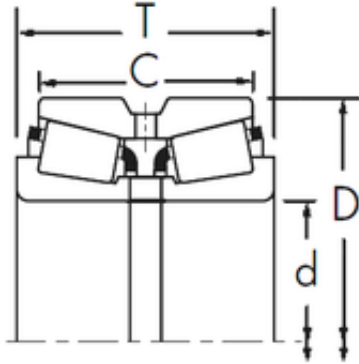

Bearing No. 48684/48620D+X1S-48685

D	200,025 mm
d	142,875 mm
T	87,315 mm
C	73,025 mm
R	8 mm
r	0,8 mm
Size (mm)	142.875x200.025x87.315
Width (mm)	87,315
Bearing number	48684/48620D+X1S-48685
Bore Diameter (mm)	142,875
Outer Diameter (mm)	200,025