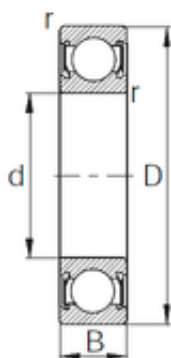

Bearing No. BR2049DD

D	49 mm
d	20 mm
B	16 mm
C	16 mm
r	0.3 mm
Weight	0.13 Kg
Size (mm)	20x49x16
Width (mm)	16
Bearing number	BR2049DD
Bore Diameter (mm)	20
Outer Diameter (mm)	49
Basic dynamic load rating (C)	14,7 kN
Basic static load rating (C0)	7,15 kN