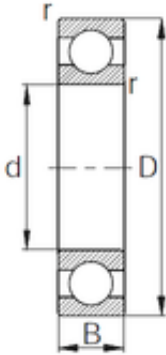

Bearing No. BR1936

D	35.7 mm
d	19 mm
B	7 mm
C	7 mm
r	0.3 mm
Weight	0.026 Kg
Size (mm)	19x35.7x7
Width (mm)	7
Bearing number	BR1936
Bore Diameter (mm)	19
Outer Diameter (mm)	35.7
(Grease) Lubrication Speed	19000 r/min
Basic dynamic load rating (C)	6 kN
Basic static load rating (C0)	3,25 kN