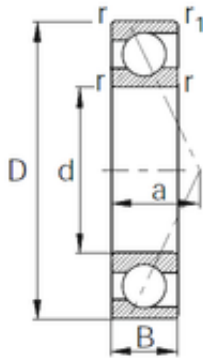

Bearing No. 7234

D	310 mm
d	170 mm
B	52 mm
C	52 mm
r min.	4 mm
Size (mm)	170x310x52
Width (mm)	52
Bearing number	7234
Angle (?)	25 °
Bore Diameter (mm)	170
Outer Diameter (mm)	310
(Grease) Lubrication Speed	2200 r/min
Basic dynamic load rating (C)	295 kN
Basic static load rating (C0)	360 kN