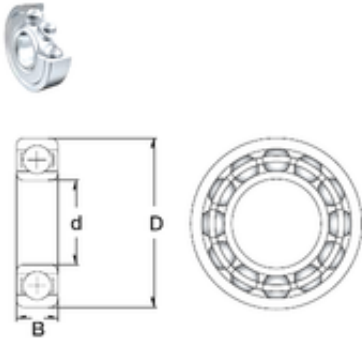

Bearing No. 62800-2Z

D	19 mm
d	10 mm
B	6 mm
Size (mm)	10x19x6
Width (mm)	6
Bearing number	62800-2Z
Bore Diameter (mm)	10
Outer Diameter (mm)	19