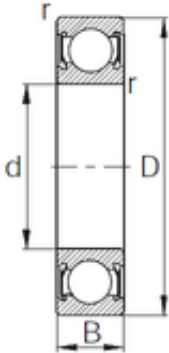

Bearing No. 63/22DDCX15G101

D	56 mm
d	22 mm
B	16 mm
C	16 mm
Size (mm)	22x56x16
Width (mm)	16
Bearing number	63/22DDCX15G101
Bore Diameter (mm)	22
Outer Diameter (mm)	56