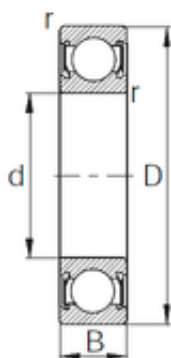

Bearing No. 63/28DDF11

D	68 mm
d	27 mm
B	18 mm
C	18 mm
r	1.1 mm
Weight	0.298 Kg
Size (mm)	27x68x18
Width (mm)	18
Bearing number	63/28DDF11
Bore Diameter (mm)	27
Outer Diameter (mm)	68
Basic dynamic load rating (C)	26,7 kN
Basic static load rating (C0)	14 kN