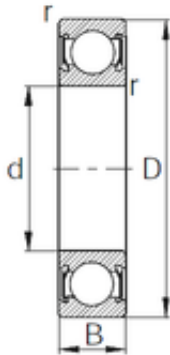

### Bearing No. 6303DD

D	47 mm
d	17 mm
B	14 mm
C	14 mm
r	1 mm
Weight	0.113 Kg
Size (mm)	17x47x14
Width (mm)	14
Bearing number	6303DD
Bore Diameter (mm)	17
Outer Diameter (mm)	47
Basic dynamic load rating (C)	13,6 kN
Basic static load rating (C0)	6,6 kN