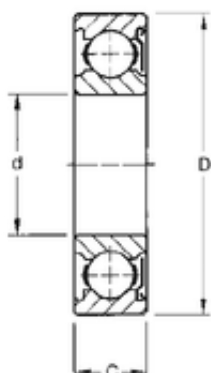

Bearing No. 9114KD

D	110 mm
d	70 mm
B	20 mm
C	20 mm
Weight	0,63 Kg
Size (mm)	70x110x20
Width (mm)	20
Bearing number	9114KD
Bore Diameter (mm)	70
Outer Diameter (mm)	110
Basic dynamic load rating (C)	43,2 kN