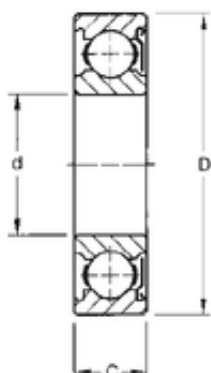

Bearing No. 9107KD

D	62 mm
d	35 mm
B	14 mm
C	14 mm
Weight	0,145 Kg
Size (mm)	35x62x14
Width (mm)	14
Bearing number	9107KD
Bore Diameter (mm)	35
Outer Diameter (mm)	62
Basic dynamic load rating (C)	18 kN