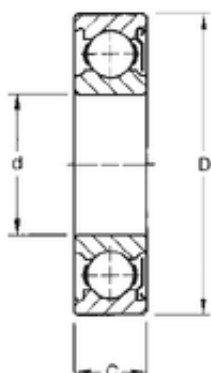

Bearing No. 9109KD

D	75 mm
d	45 mm
B	16 mm
C	16 mm
Weight	0,249 Kg
Size (mm)	45x75x16
Width (mm)	16
Bearing number	9109KD
Bore Diameter (mm)	45
Outer Diameter (mm)	75
Basic dynamic load rating (C)	24 kN