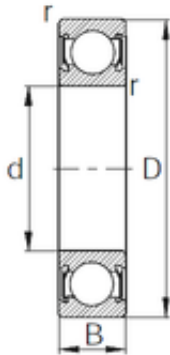

Bearing No. 6304DDF11

D	52 mm
d	17 mm
B	15 mm
C	15 mm
r	1.1 mm
Weight	0.198 Kg
Size (mm)	17x52x15
Width (mm)	15
Bearing number	6304DDF11
Bore Diameter (mm)	17
Outer Diameter (mm)	52
Basic dynamic load rating (C)	15,9 kN
Basic static load rating (C0)	7,85 kN