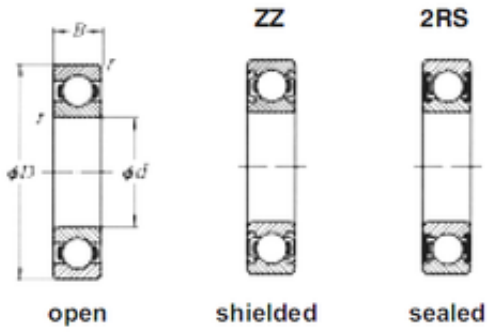

### Bearing No. 6309-2RS

D	100 mm
d	45 mm
B	25 mm
C	25 mm
Size (mm)	45x100x25
Width (mm)	25
Bearing number	6309-2RS
Bore Diameter (mm)	45
Outer Diameter (mm)	100