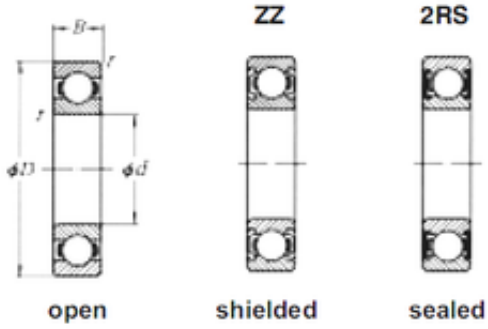

Bearing No. 6312-2RS

D	130 mm
d	60 mm
B	31 mm
C	31 mm
Size (mm)	60x130x31
Width (mm)	31
Bearing number	6312-2RS
Bore Diameter (mm)	60
Outer Diameter (mm)	130