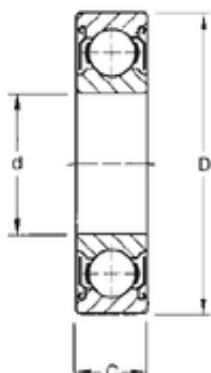

Bearing No. 6912-ZZ

D	85 mm
d	60 mm
B	13 mm
C	13 mm
r min.	1 mm
Weight	0,2 Kg
Size (mm)	60x85x13
Width (mm)	13
Bearing number	6912-ZZ
Bore Diameter (mm)	60
Outer Diameter (mm)	85
Basic dynamic load rating (C)	14 kN