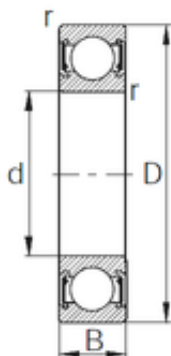

Bearing No. 6911-2RZ

| | |
|-------------------------------|----------|
| D | 80 mm |
| d | 55 mm |
| B | 13 mm |
| C | 13 mm |
| r min. | 1 mm |
| Weight | 0,19 Kg |
| Size (mm) | 55x80x13 |
| Width (mm) | 13 |
| Bearing number | 6911-2RZ |
| Bore Diameter (mm) | 55 |
| Outer Diameter (mm) | 80 |
| Basic dynamic load rating (C) | 13 kN |