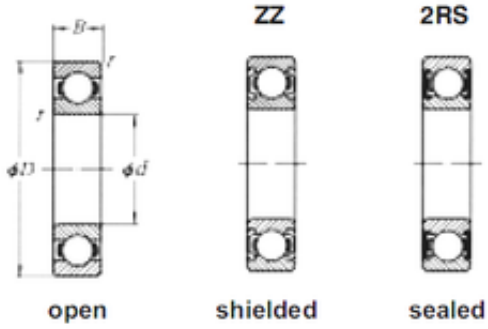

Bearing No. 6314-2RS

D	150 mm
d	70 mm
B	35 mm
C	35 mm
Size (mm)	70x150x35
Width (mm)	35
Bearing number	6314-2RS
Bore Diameter (mm)	70
Outer Diameter (mm)	150