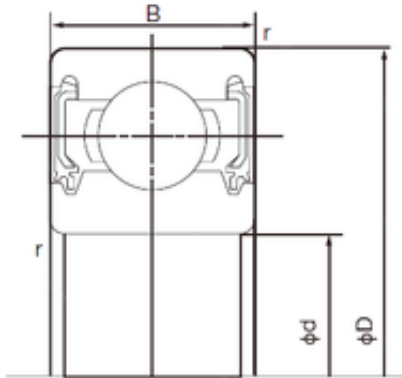

Bearing No. 6904-2NKE

| | |
|-------------------------------|-----------|
| D | 37 mm |
| d | 20 mm |
| B | 9 mm |
| C | 9 mm |
| r min. | 0.3 mm |
| Weight | 0.036 Kg |
| da min. | 22 mm |
| Da max. | 35 mm |
| ra max. | 0.3 mm |
| Size (mm) | 20x37x9 |
| Width (mm) | 9 |
| Bearing number | 6904-2NKE |
| Bore Diameter (mm) | 20 |
| Outer Diameter (mm) | 37 |
| Basic dynamic load rating (C) | 6,35 kN |
| Basic static load rating (C0) | 3,7 kN |