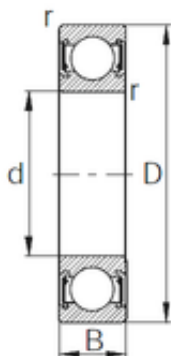

Bearing No. 6904-2RZ

| | |
|-------------------------------|----------|
| D | 37 mm |
| d | 20 mm |
| B | 9 mm |
| C | 9 mm |
| r min. | 0,3 mm |
| Weight | 0,04 Kg |
| Size (mm) | 20x37x9 |
| Width (mm) | 9 |
| Bearing number | 6904-2RZ |
| Bore Diameter (mm) | 20 |
| Outer Diameter (mm) | 37 |
| Basic dynamic load rating (C) | 6,55 kN |