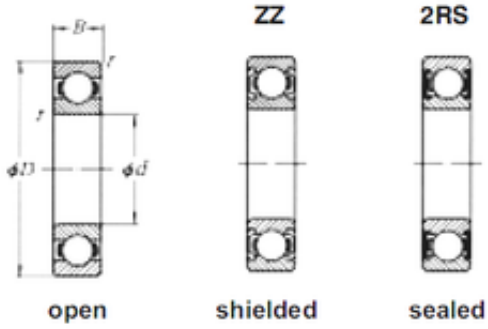

Bearing No. 6318-2RS

D	190 mm
d	90 mm
B	43 mm
C	43 mm
Size (mm)	90x190x43
Width (mm)	43
Bearing number	6318-2RS
Bore Diameter (mm)	90
Outer Diameter (mm)	190