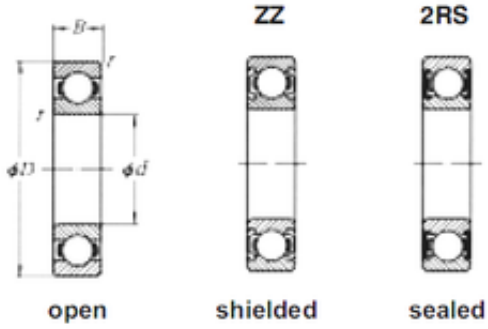

Bearing No. 6321-2RS

D	225 mm
d	105 mm
B	49 mm
C	49 mm
Size (mm)	105x225x49
Width (mm)	49
Bearing number	6321-2RS
Bore Diameter (mm)	105
Outer Diameter (mm)	225