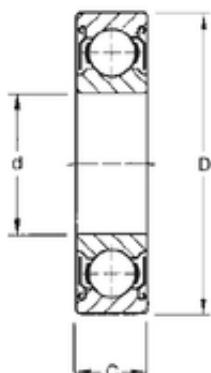

### Bearing No. 6811-ZZ

D	72 mm
d	55 mm
B	9 mm
C	9 mm
r min.	0,3 mm
Weight	0,083 Kg
Size (mm)	55x72x9
Width (mm)	9
Bearing number	6811-ZZ
Bore Diameter (mm)	55
Outer Diameter (mm)	72
Basic dynamic load rating (C)	6,72 kN