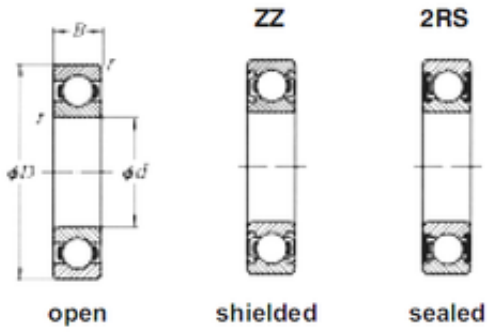

Bearing No. 6408

D	110 mm
d	40 mm
B	27 mm
C	27 mm
Size (mm)	40x110x27
Width (mm)	27
Bearing number	6408
Bore Diameter (mm)	40
Outer Diameter (mm)	110