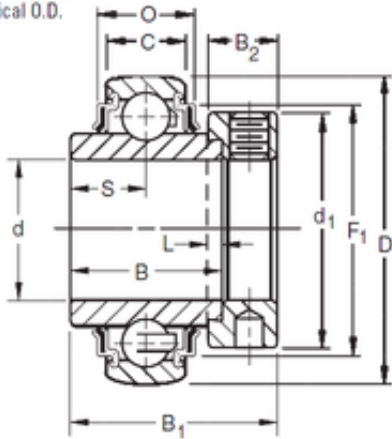

KRRB Two Seals
Spherical O.D.

Bearing No. 1202KRRB

P	24,21 mm
S	27,8 mm
d	66,675 mm
D	100 mm
B	55,56 mm
C	21 mm
O	27,41 mm
L	4,8 mm
F1	87,17 mm
d1	76,2 mm
B1	71,4 mm
B2	20,6 mm
Weight	1,356 Kg
Size (mm)	66.675x100x55.56
Width (mm)	55,56
Bearing number	1202KRRB
Bore Diameter (mm)	66,675
Outer Diameter (mm)	100
Basic dynamic load rating (C)	48 kN