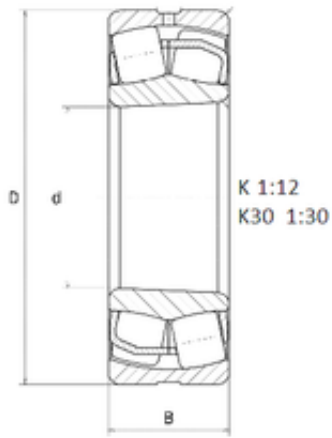

Bearing No. 22209EAKW33

D	85,000 mm
d	45,000 mm
B	23,000 mm
C	23,000 mm
Size (mm)	45x85x23
Width (mm)	23,000
Bearing number	22209EAKW33
Bore Diameter (mm)	45,000
Outer Diameter (mm)	85,000