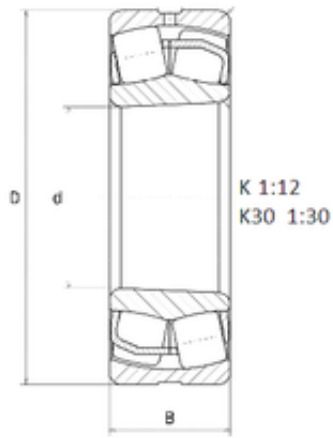

Bearing No. 22209EMKW33

D	85,000 mm
d	45,000 mm
B	23,000 mm
C	23,000 mm
Size (mm)	45x85x23
Width (mm)	23,000
Bearing number	22209EMKW33
Bore Diameter (mm)	45,000
Outer Diameter (mm)	85,000