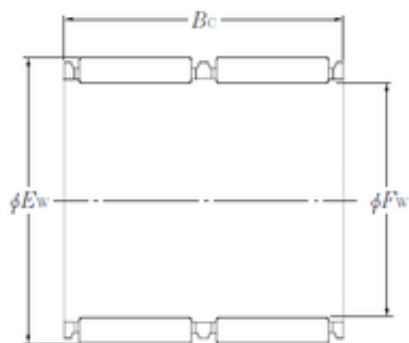

Bearing No. 23231282573

D	51 mm
d	46 mm
Size (mm)	46x51x29.3
Width (mm)	29,3
Bearing number	23231282573
Bore Diameter (mm)	46
Outer Diameter (mm)	51