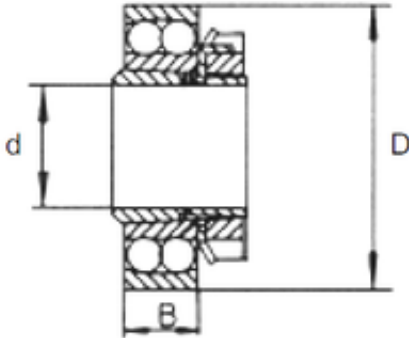

Bearing No. 1309K+H309

D	100 mm
d	40 mm
B	39 mm
C	25 mm
Size (mm)	40x100x39
Width (mm)	39
Bearing number	1309K+H309
Bore Diameter (mm)	40
Outer Diameter (mm)	100