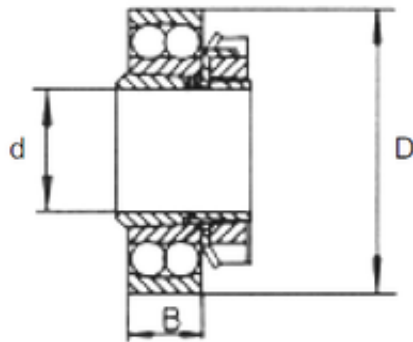

**Bearing No. 1310K+H310**

D	110 mm
d	45 mm
B	42 mm
C	27 mm
Size (mm)	45x110x42
Width (mm)	42
Bearing number	1310K+H310
Bore Diameter (mm)	45
Outer Diameter (mm)	110