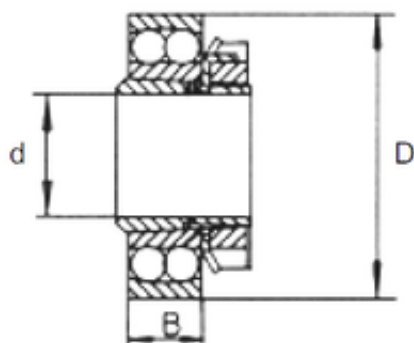

**Bearing No. 1311K+H311**

D	120 mm
d	50 mm
B	45 mm
C	29 mm
Size (mm)	50x120x45
Width (mm)	45
Bearing number	1311K+H311
Bore Diameter (mm)	50
Outer Diameter (mm)	120