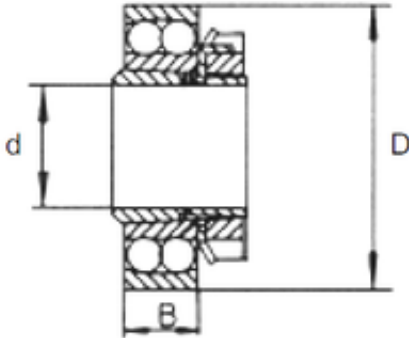

Bearing No. 1312K+H312

D	130 mm
d	55 mm
B	47 mm
C	31 mm
Size (mm)	55x130x47
Width (mm)	47
Bearing number	1312K+H312
Bore Diameter (mm)	55
Outer Diameter (mm)	130