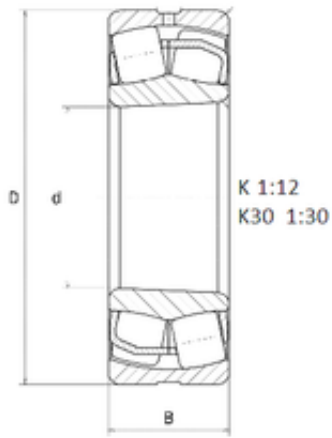

**Bearing No. 22211EAKW33**

D	100,000 mm
d	55,000 mm
B	25,000 mm
C	25,000 mm
Size (mm)	55x100x25
Width (mm)	25,000
Bearing number	22211EAKW33
Bore Diameter (mm)	55,000
Outer Diameter (mm)	100,000